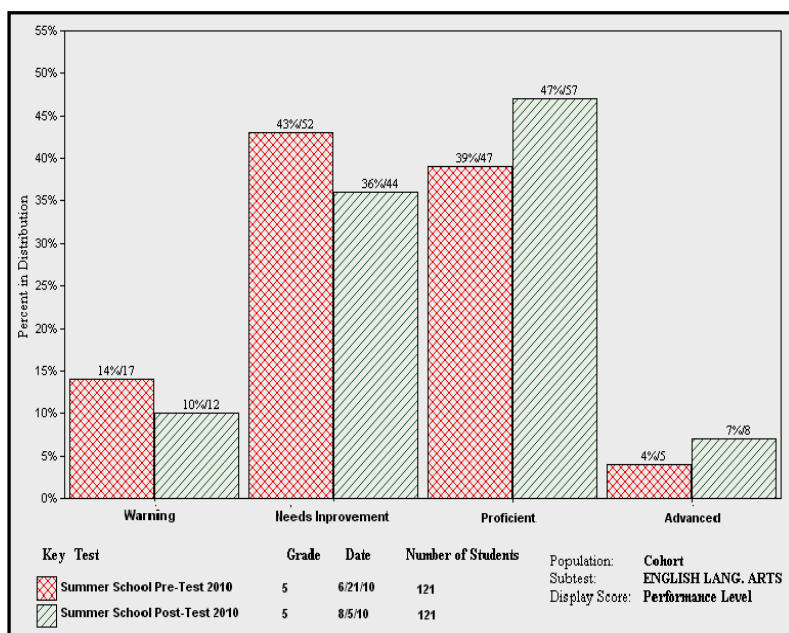

Attention Summer School Directors:

How will you determine what to teach your summer school kids?

How will you track your students' summer school progress?

How will this data be given to the teacher in the Fall?

TestWiz is an assessment processing, scoring and reporting tool that enables you to monitor your program's success.

- View last year's test results to make informed curricular decisions
- Disaggregate data in a manner that's meaningful for you- by learning standard, demographic or customized sub-group
- Track multiple interventions concurrently
- Provide detailed information to next year's classroom teacher on a student's areas of strength & weakness

Target your Instruction